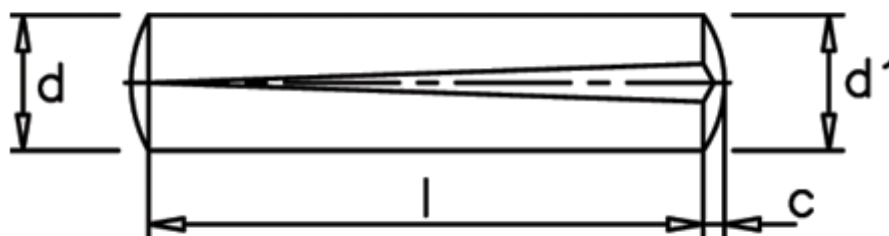

Article number: 08012221

Description: KLEE Slotted pin S1 2x16
Steel

Measures

c	= 0,3
d	= 2.0
d1	= 2.15
Length	= 16